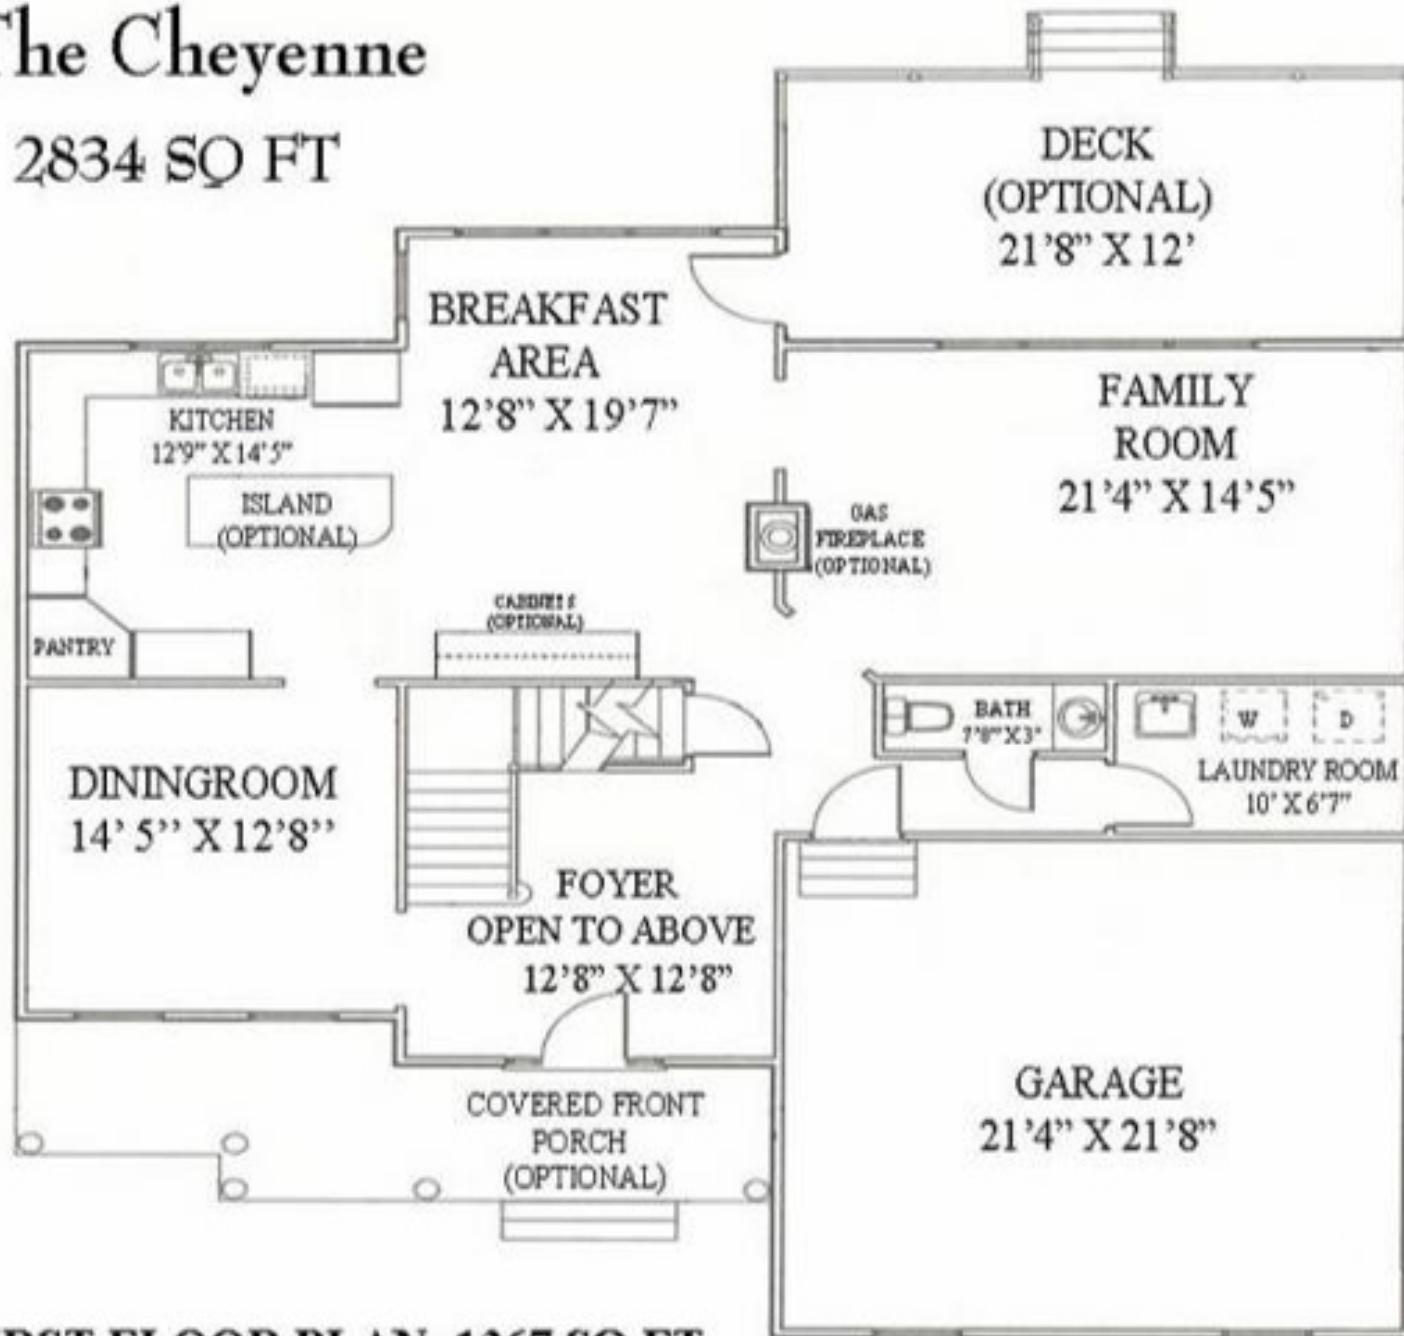

# The Cheyenne

2834 SQ FT

FIRST FLOOR PLAN 1367 SQ FT