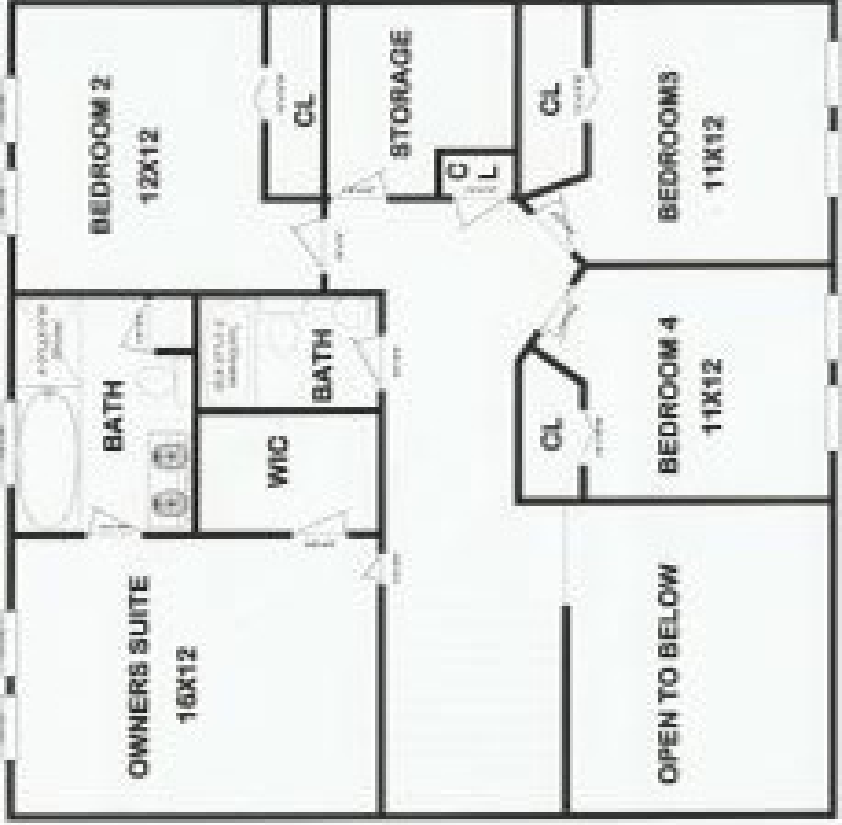

The Prestwick

2059 SQ FT

Floor plans and elevations are for illustrative purposes. Products may vary slightly from artist's renderings. Please refer to specifications and working plans for actual features and dimensions.